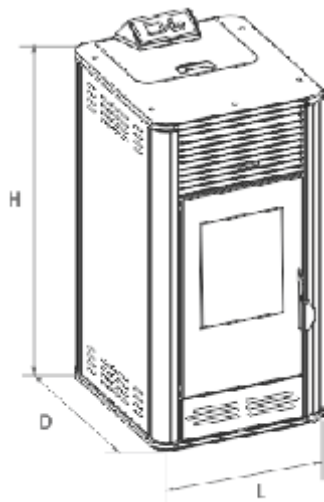

PELLET STOVE - AIR - FENIX - THK FN

CÓDIGO

DESCRIÇÃO

6236005	Pellet Stove FENIX THK FN 8kW - Preto
6236007	Pellet Stove FENIX THK FN 8kW - Marfim
6236009	Pellet Stove FENIX THK FN 8kW - Bordeaux
6236015	Pellet Stove FENIX THK FN 10kW - Preto
6236017	Pellet Stove FENIX THK FN 10kW - Marfim
6236019	Pellet Stove FENIX THK FN 10kW - Bordeaux

Technical specifications		THK FN 8kW	THK FN 10kW
Rated power	kW	8	10
Height (H)	mm	920	1050
Width (L) / Depth (D)	mm	485/550	485/550
Max. Load Pellets	kg	15,0	125
Air inlet (Ø)	mm	80	80
Smoke outlet (Ø)	mm	80	80
Weight	kg	115	125
Max Heated Volume	m ³	200	250
Pellets recommended		Wood Pellet 6/8mm Ø	
Consumption p / h (max / min)	kg	1.95/0.7	5/1.5
Efficiency	%	92	92
Electric Consumption	W	340	360
Electrical Supply	V/Hz	230/50	230/50